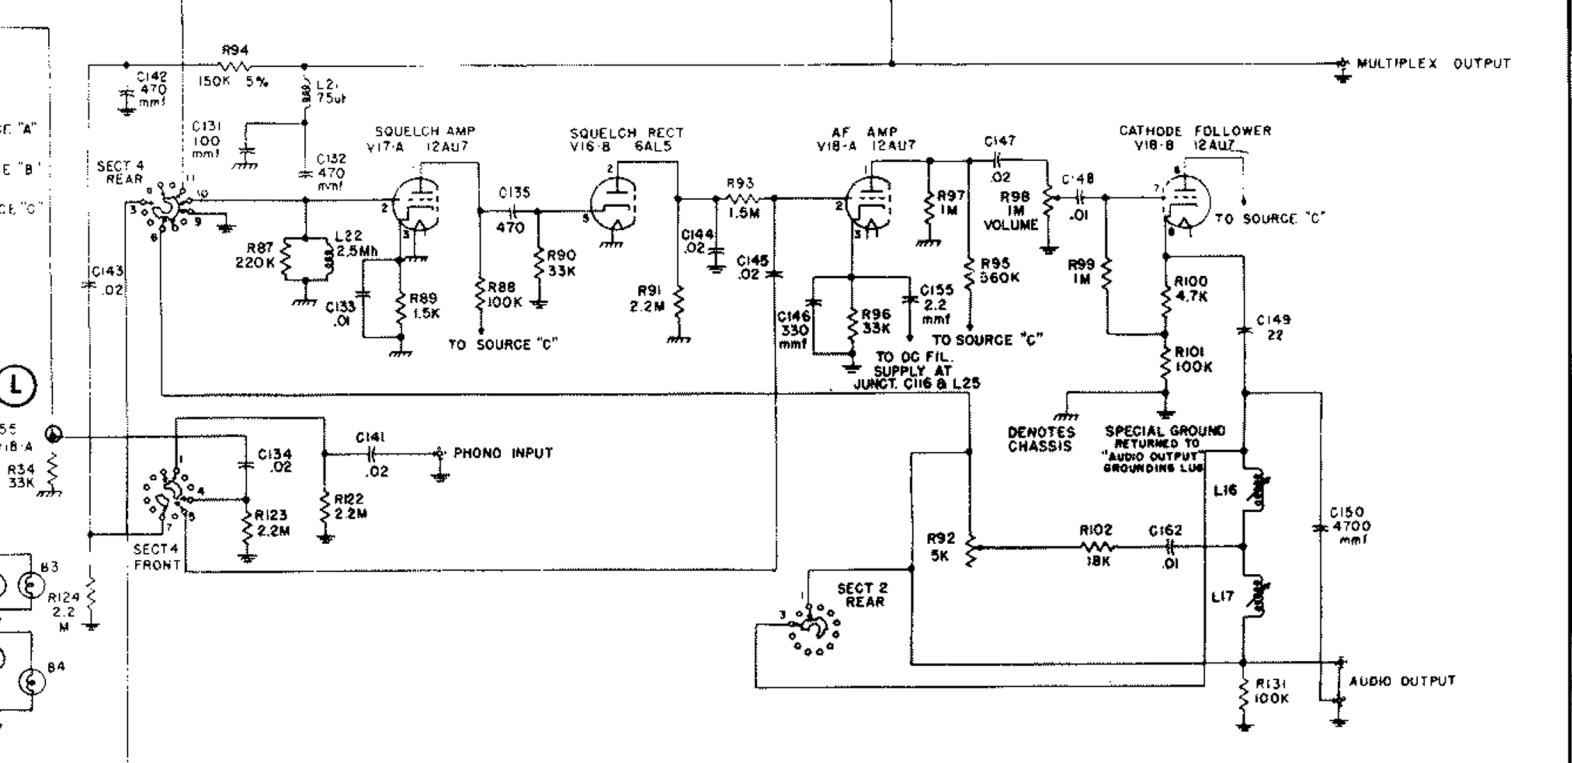

S5  
SELECTOR SWITCH

POSITION	FUNCTION
1	PHONO
2	AM, SHARP
3	AM, MEDIUM
4	AM, BROAD
5	FM, TUNE (SQUELCH ON)
6	FM, LISTEN (AFC ON)

McINTOSH MR-55 FM-AM TUNER  
6-30-58 J.W.C.