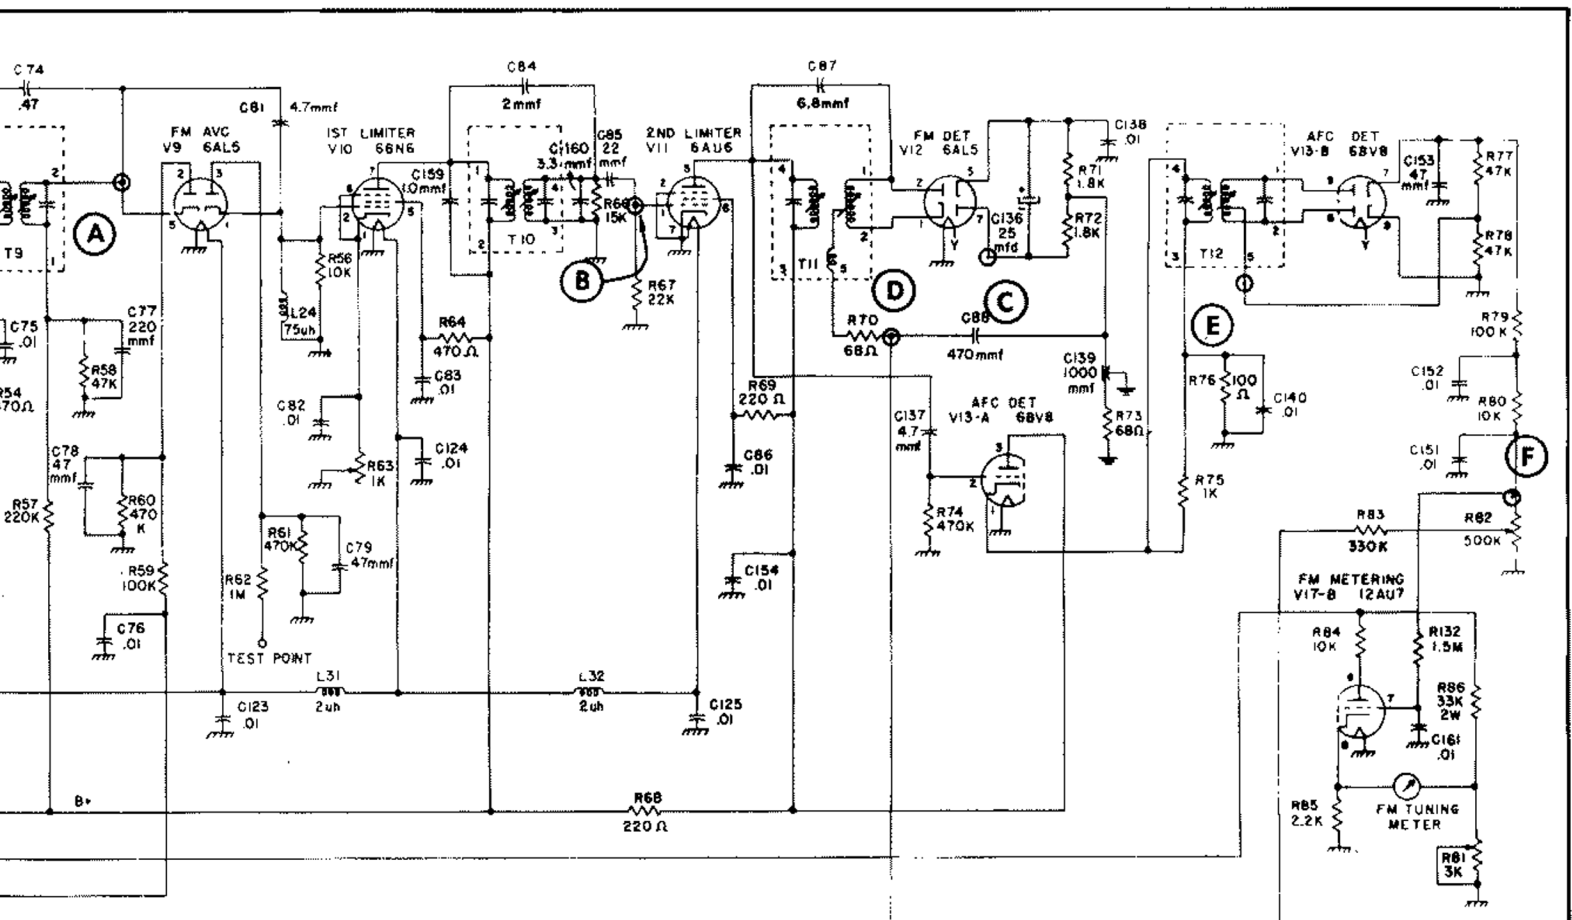

S5  
SELECTOR SWITCH

POSITION	FUNCTION
1	PHONO
2	AM, SHARP
3	AM, MEDIUM
4	AM, BROAD
5	FM, TUNE (SQUELCH ON)
6	FM, LISTEN (AFC ON)

McINTOSH MR-55 FM-AM TUNER  
6-30-58 J.W.C.