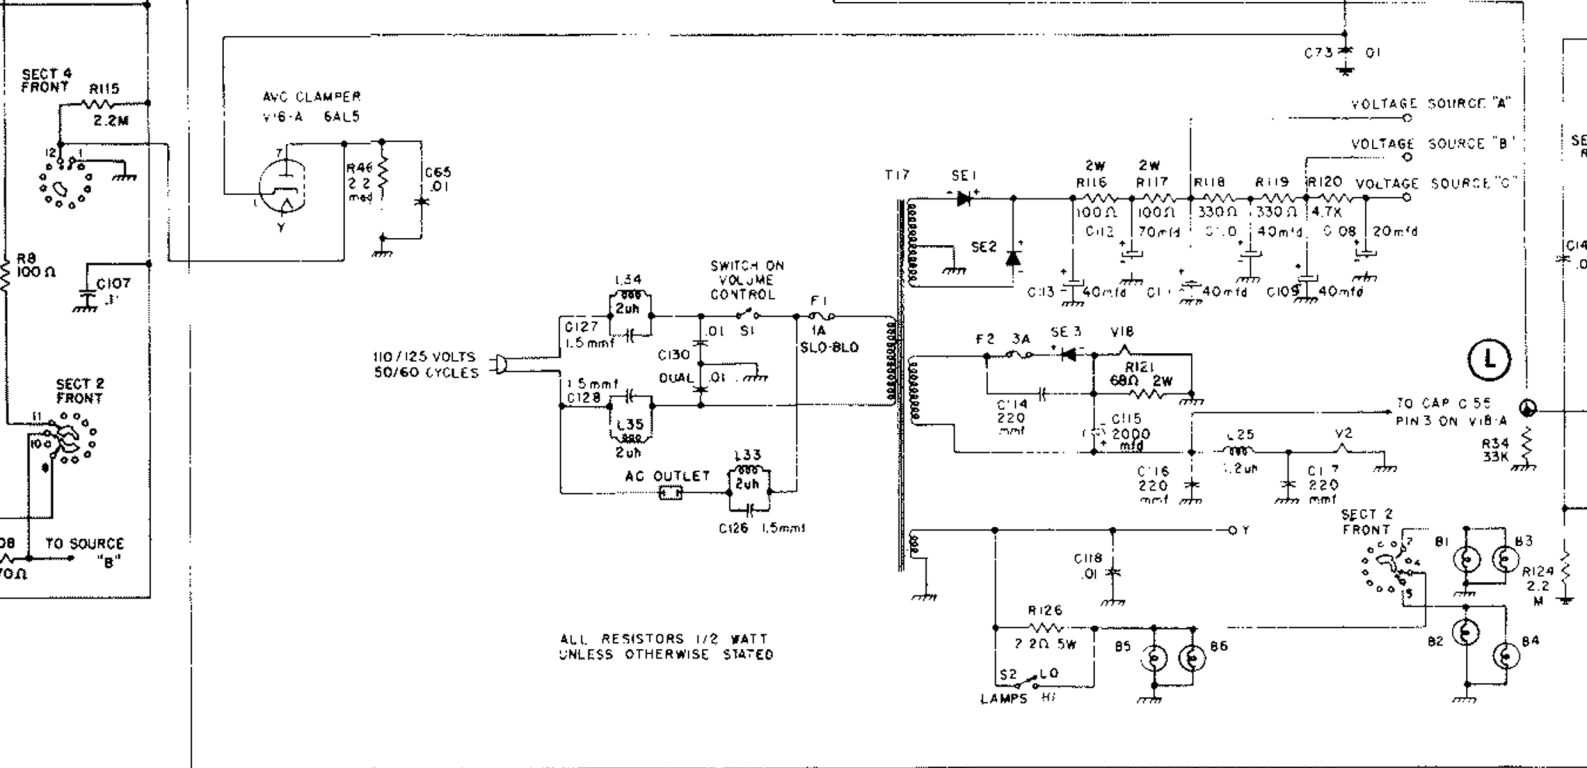

S5  
SELECTOR SWITCH

POSITION	FUNCTION
1	PHONO
2	AM, SHARP
3	AM, MEDIUM
4	AM, BROAD
5	FM, TUNE (SQUELCH ON)
6	FM, LISTEN (AFC ON)

McINTOSH MR-55 FM-AM TUNER  
6-30-58 J.W.C.