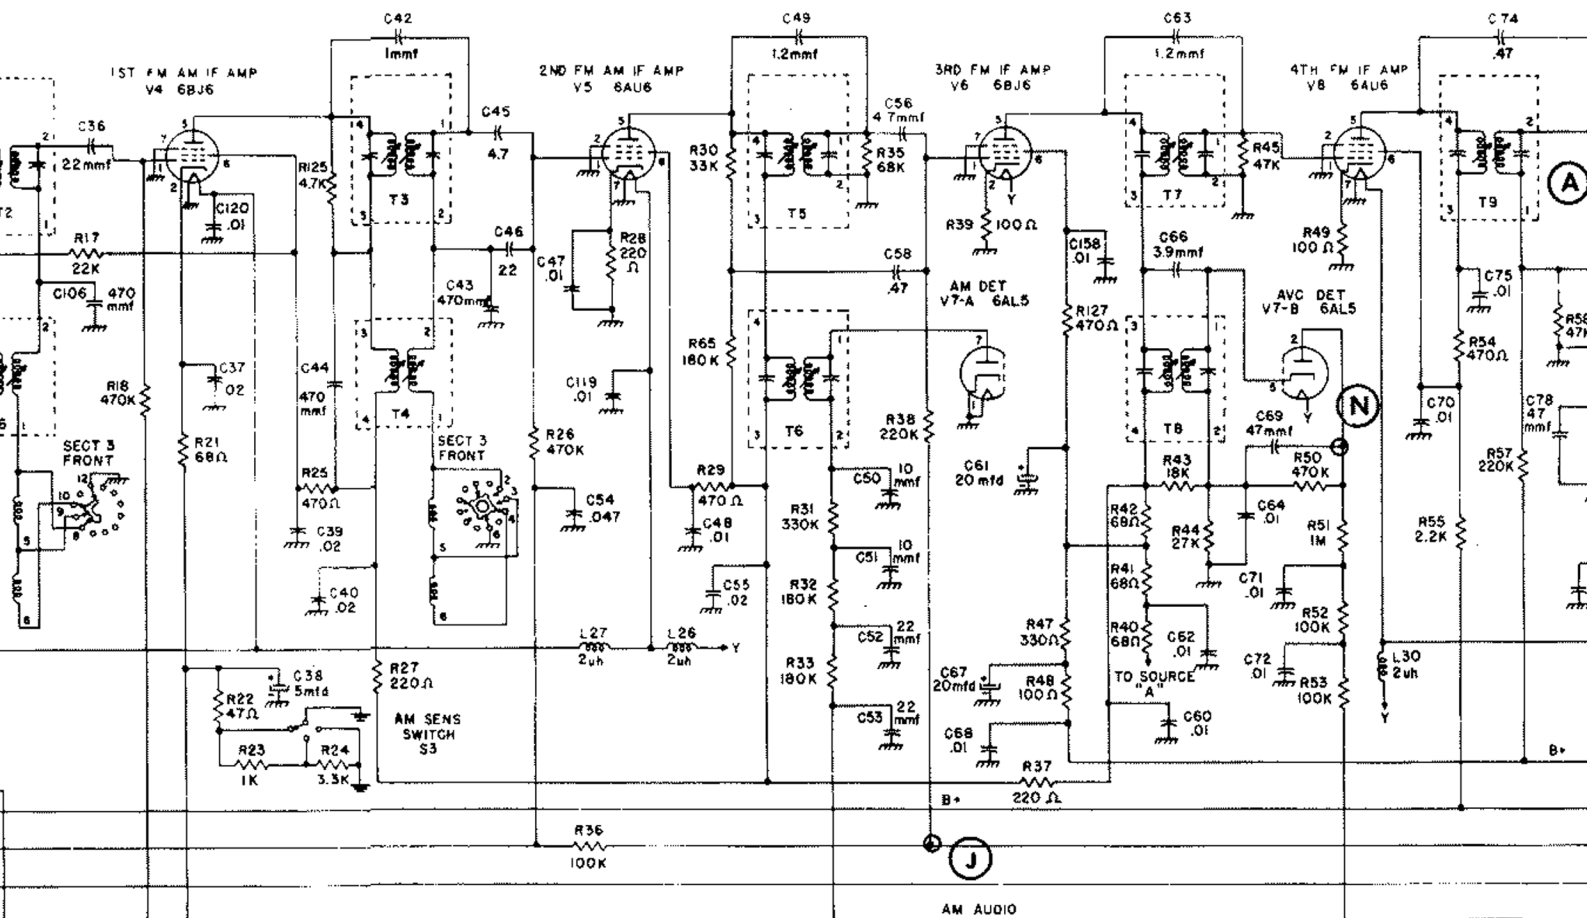

S5  
SELECTOR SWITCH

POSITION	FUNCTION
1	PHONO
2	AM, SHARP
3	AM, MEDIUM
4	AM, BROAD
5	FM, TUNE (SQUELCH ON)
6	FM, LISTEN (AFC ON)

McINTOSH MR-55 FM-AM TUNER  
6-30-58 J.W.C.